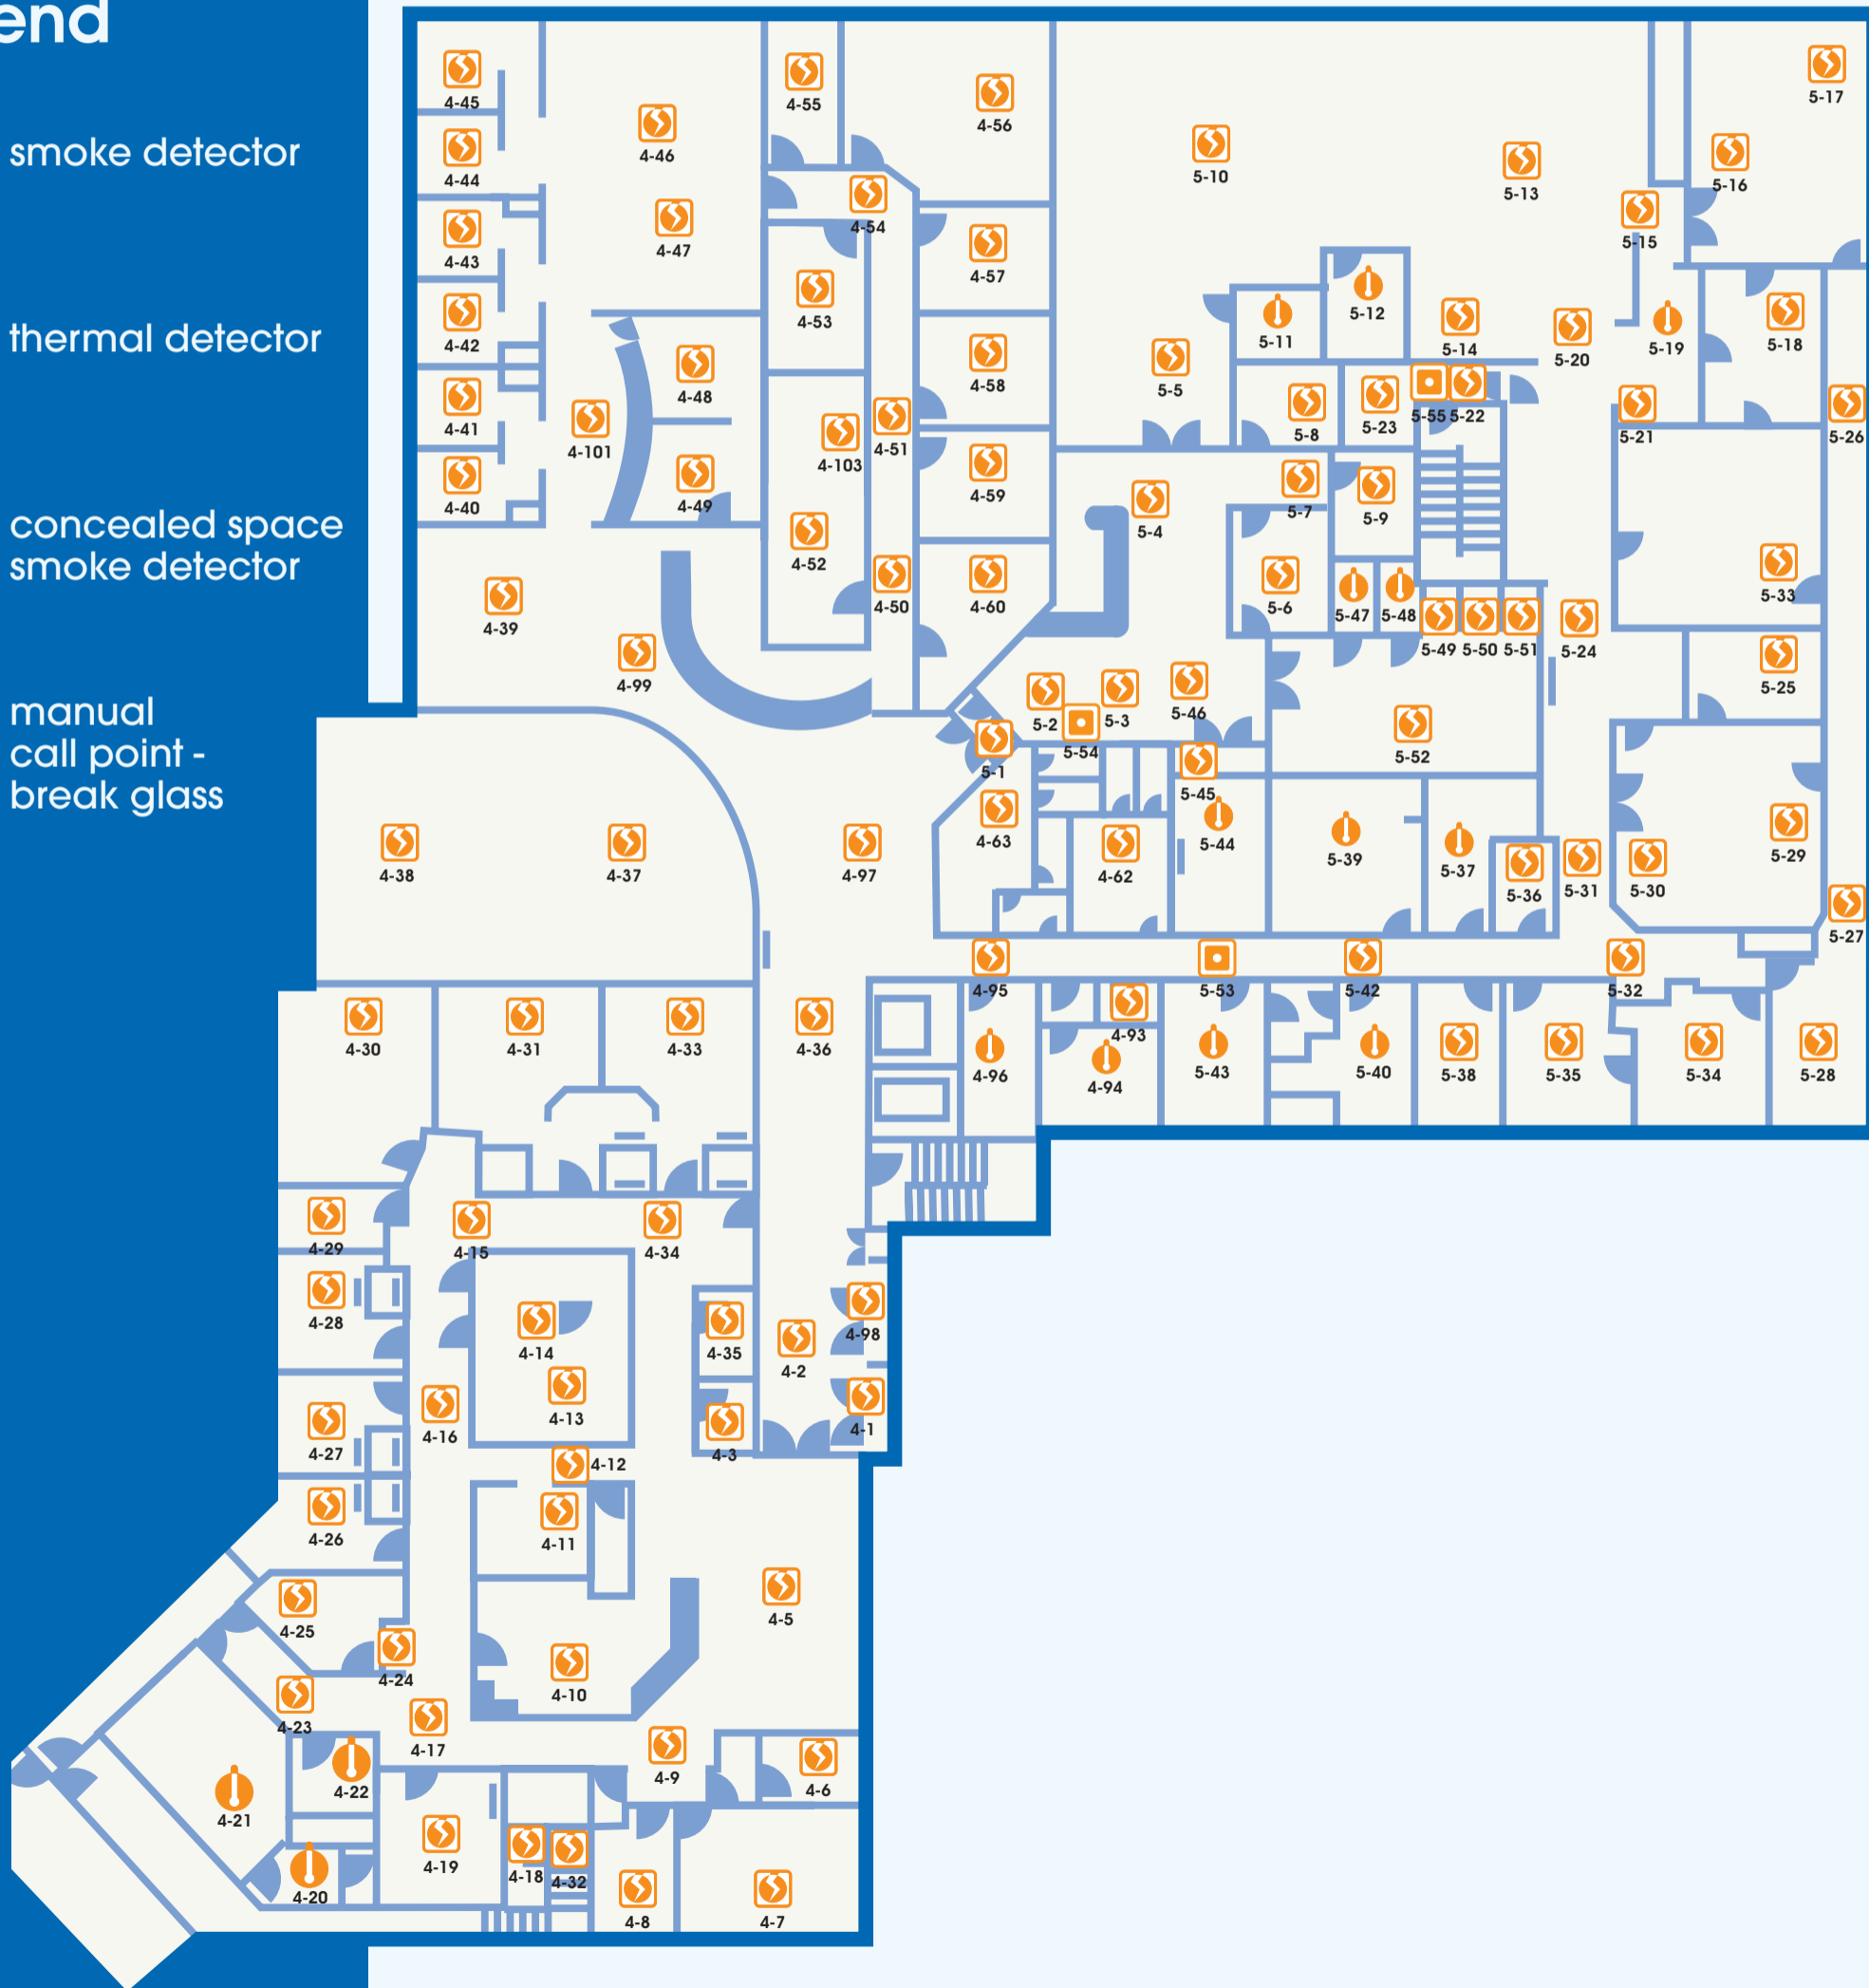

manningham medical centre detectors location map

Legend

smoke detector

thermal detector

concealed space
smoke detector

manual
call point -
break glass

level 3